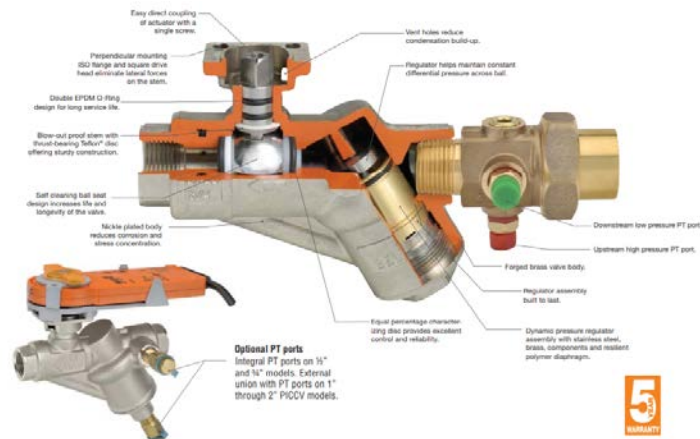

**PICCV- Pressure Independent Characterized Control Valves**

These mysterious valves are quite simple. You will agree after this two-hour class.

**PICCV Advantages:**

- Easy selection, no Cv calculation required
- Hydronic balancing is simplified, as the circuits are not interactive
- Flexible commissioning
- One piece installation saves 50% of labor costs, installation space, and investment for balancing valve
- Reduces pumping costs by maintain flow regardless of pressure fluctuations
- Visualizes flow in a BMS system and provides accurate flow for each degree of opening
- Prevents overflow or underflow for fast start-up