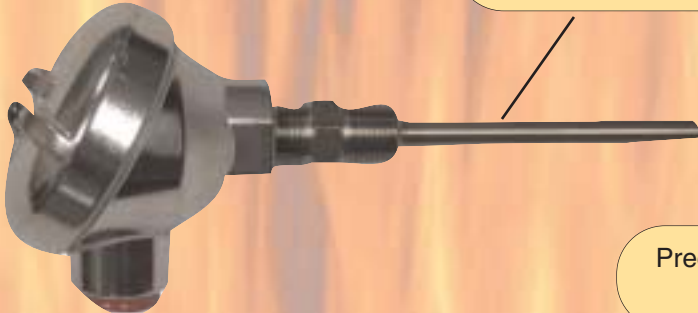

# Z

VFD or LCD Displays

Single Point Modulation

Smallest Package Size

Plug-in Programmers

Total Control Integration

- Built-in Flame Safeguard
- Complete Boiler Control
- PID Control
- Built-in MODBUS-RTU

Best system for CB-HAWK or BCS7700 UPGRADES

YZ300 Interlock Annunciator Connection Port

SMART LED's show status and alarms

Precision Temperature Transducers (Thermowells included)

Precision Pressure Transducers (15, 30, 200, 300 psig)